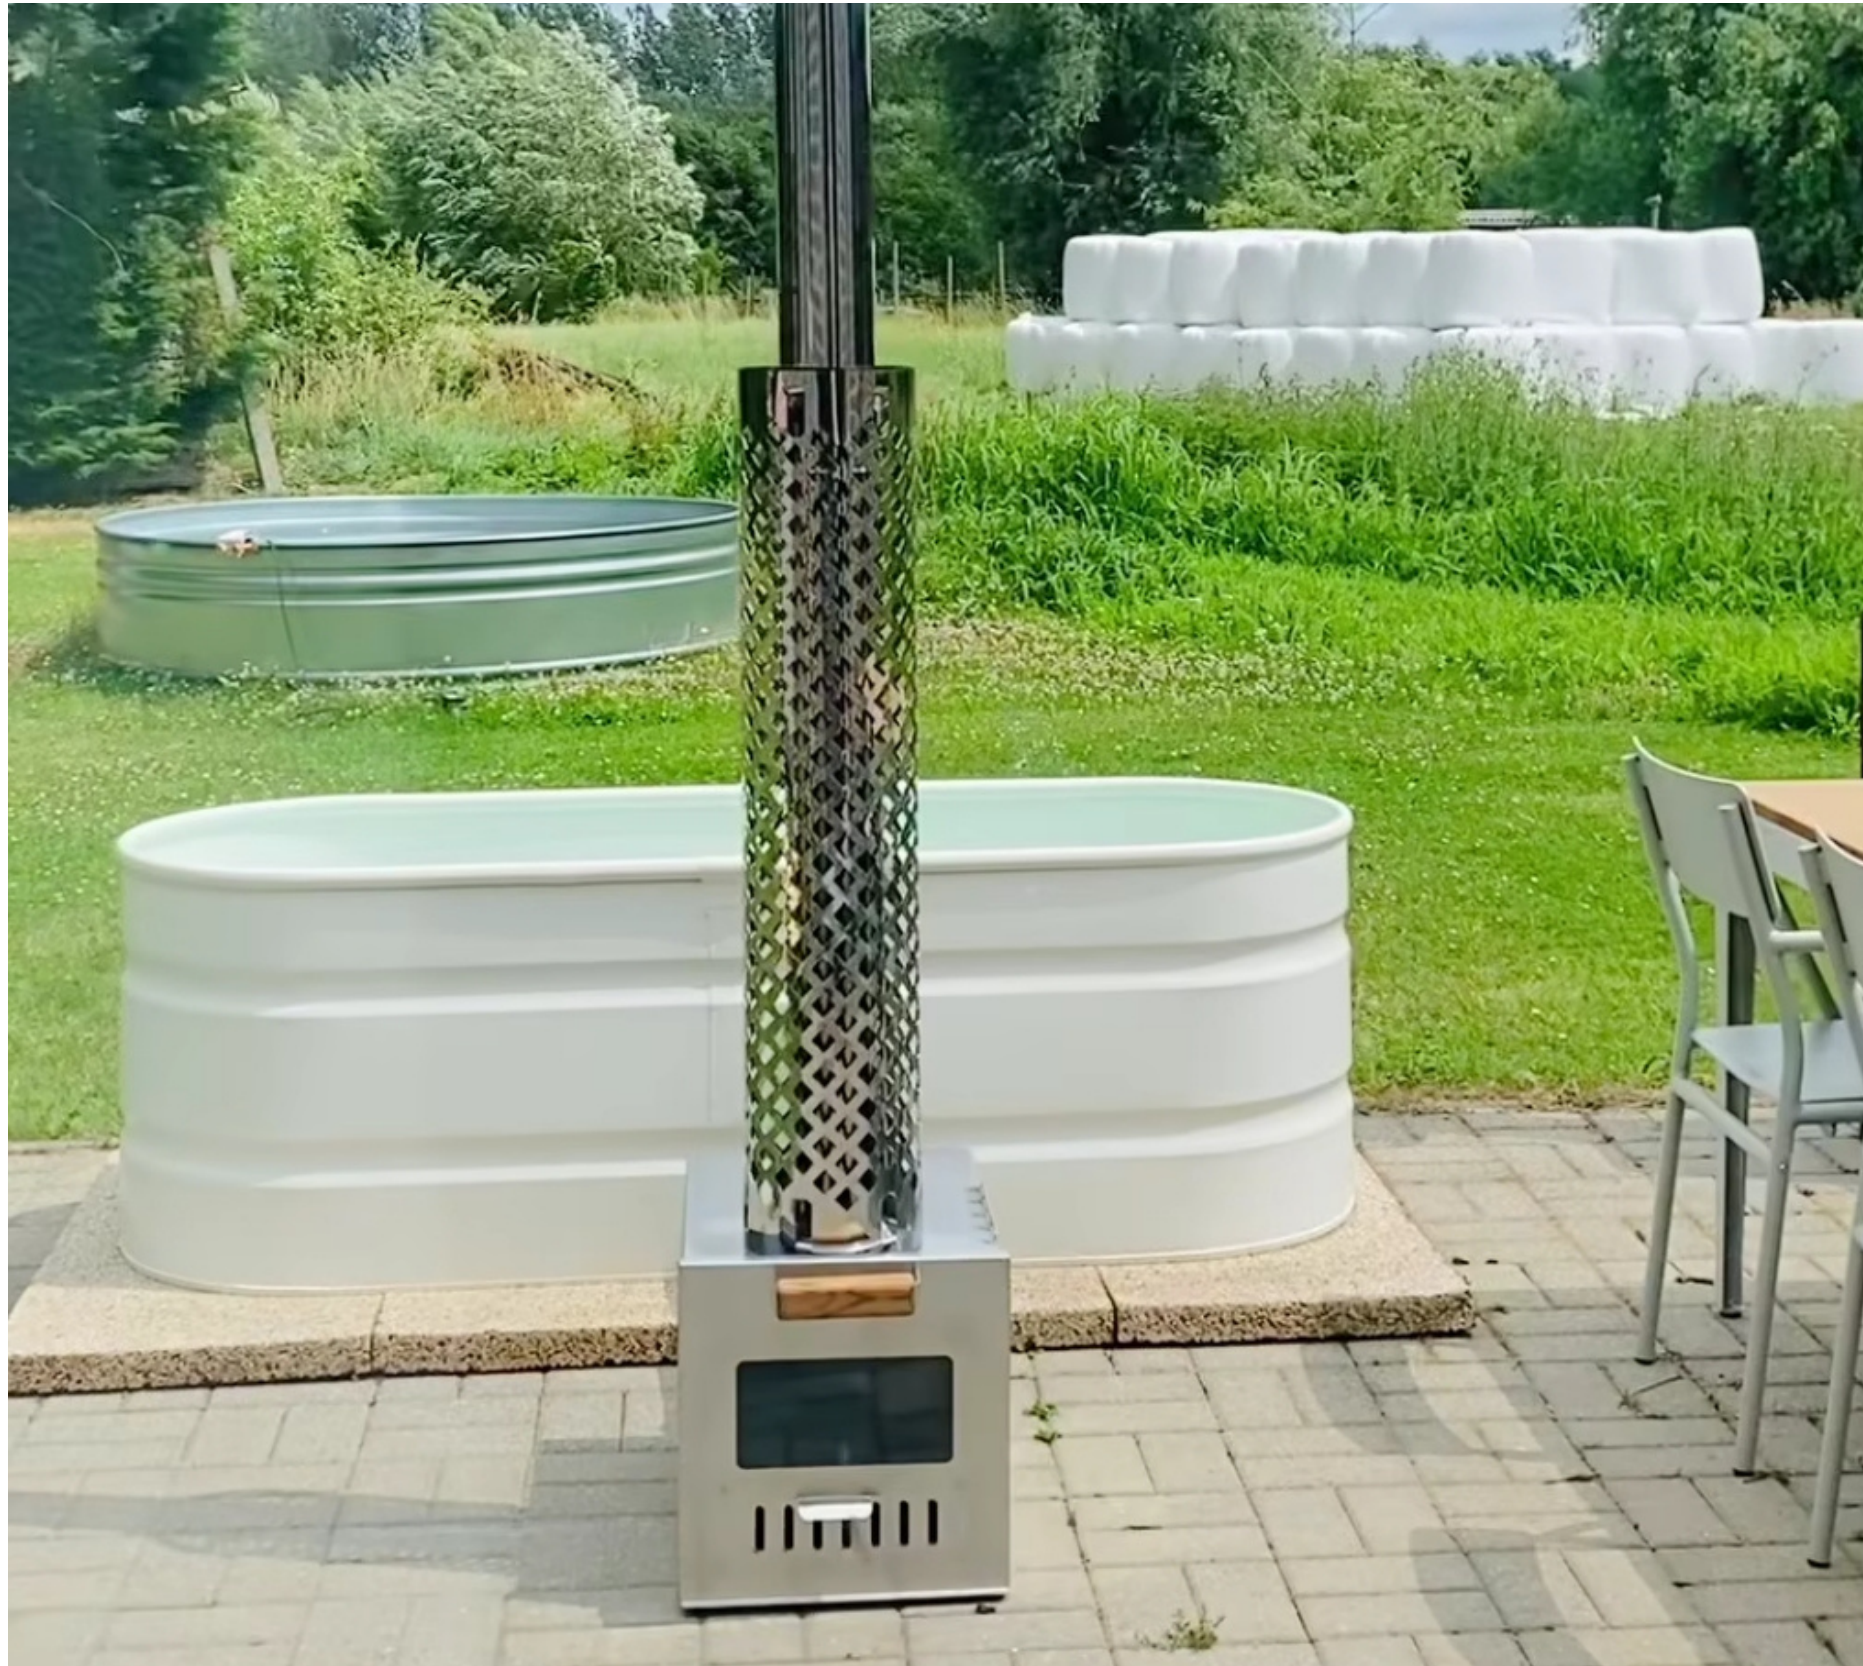

# OVAL HOT TUB WITH 22KW STOVE

180 cm x 61 x 61 : **€1915**

180 cm x 76 x 61 : **€2015**

210 cm x 76 x 61 : **€2115**

240 cm x 91 x 61 : **€2215**

The package consists of:

- Oval stock tank
- 22 Kw wood burning stove
- Multi fittings and connections
- Pre drilled holes